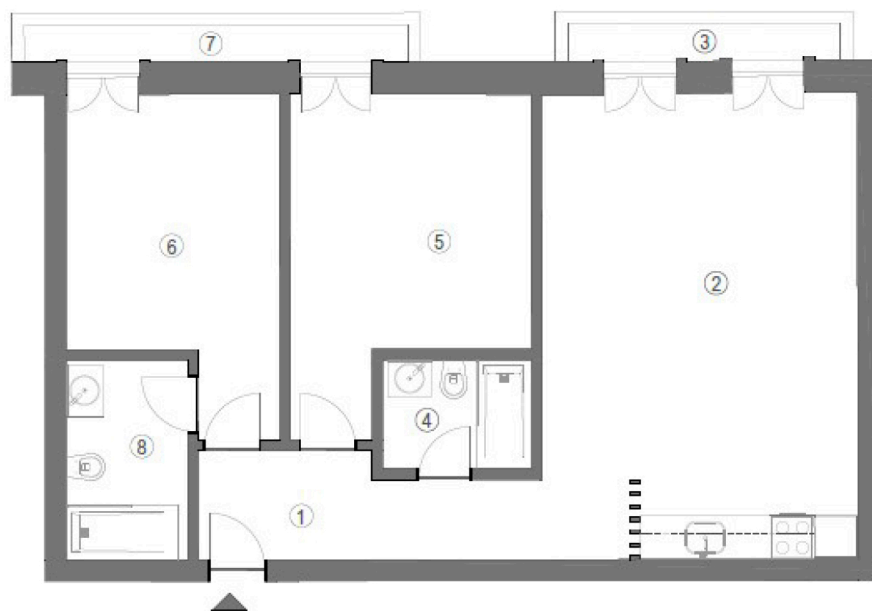

GRÂNDOLA II

A.103 T2

- 1 - HALL
- 2 - LIVING ROOM / KITCHEN
- 3 - BALCONY
- 4 - WC
- 5 - BEDROOM
- 6 - BALCONY
- 7 - SUITE
- 8 - WC

THE ADDRESS

Praça da Alegria 66 - 1 andar,
1250-004 Lisboa

sales@by-theaddress.com
by-theaddress.com