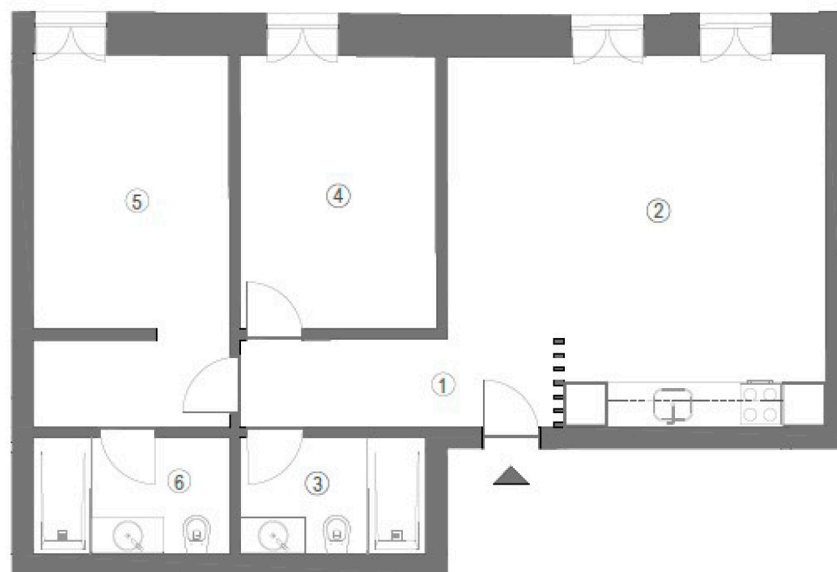

GRÂNDOLA II

A.003 T2

- 1 - HALL
- 2 - LIVING ROOM / KITCHEN
- 3 - WC
- 4 - BEDROOM
- 5 - SUITE
- 6 - WC

THE ADDRESS
Praça da Alegria 66 - 1 andar,
1250-004 Lisboa

sales@by-theaddress.com
by-theaddress.com