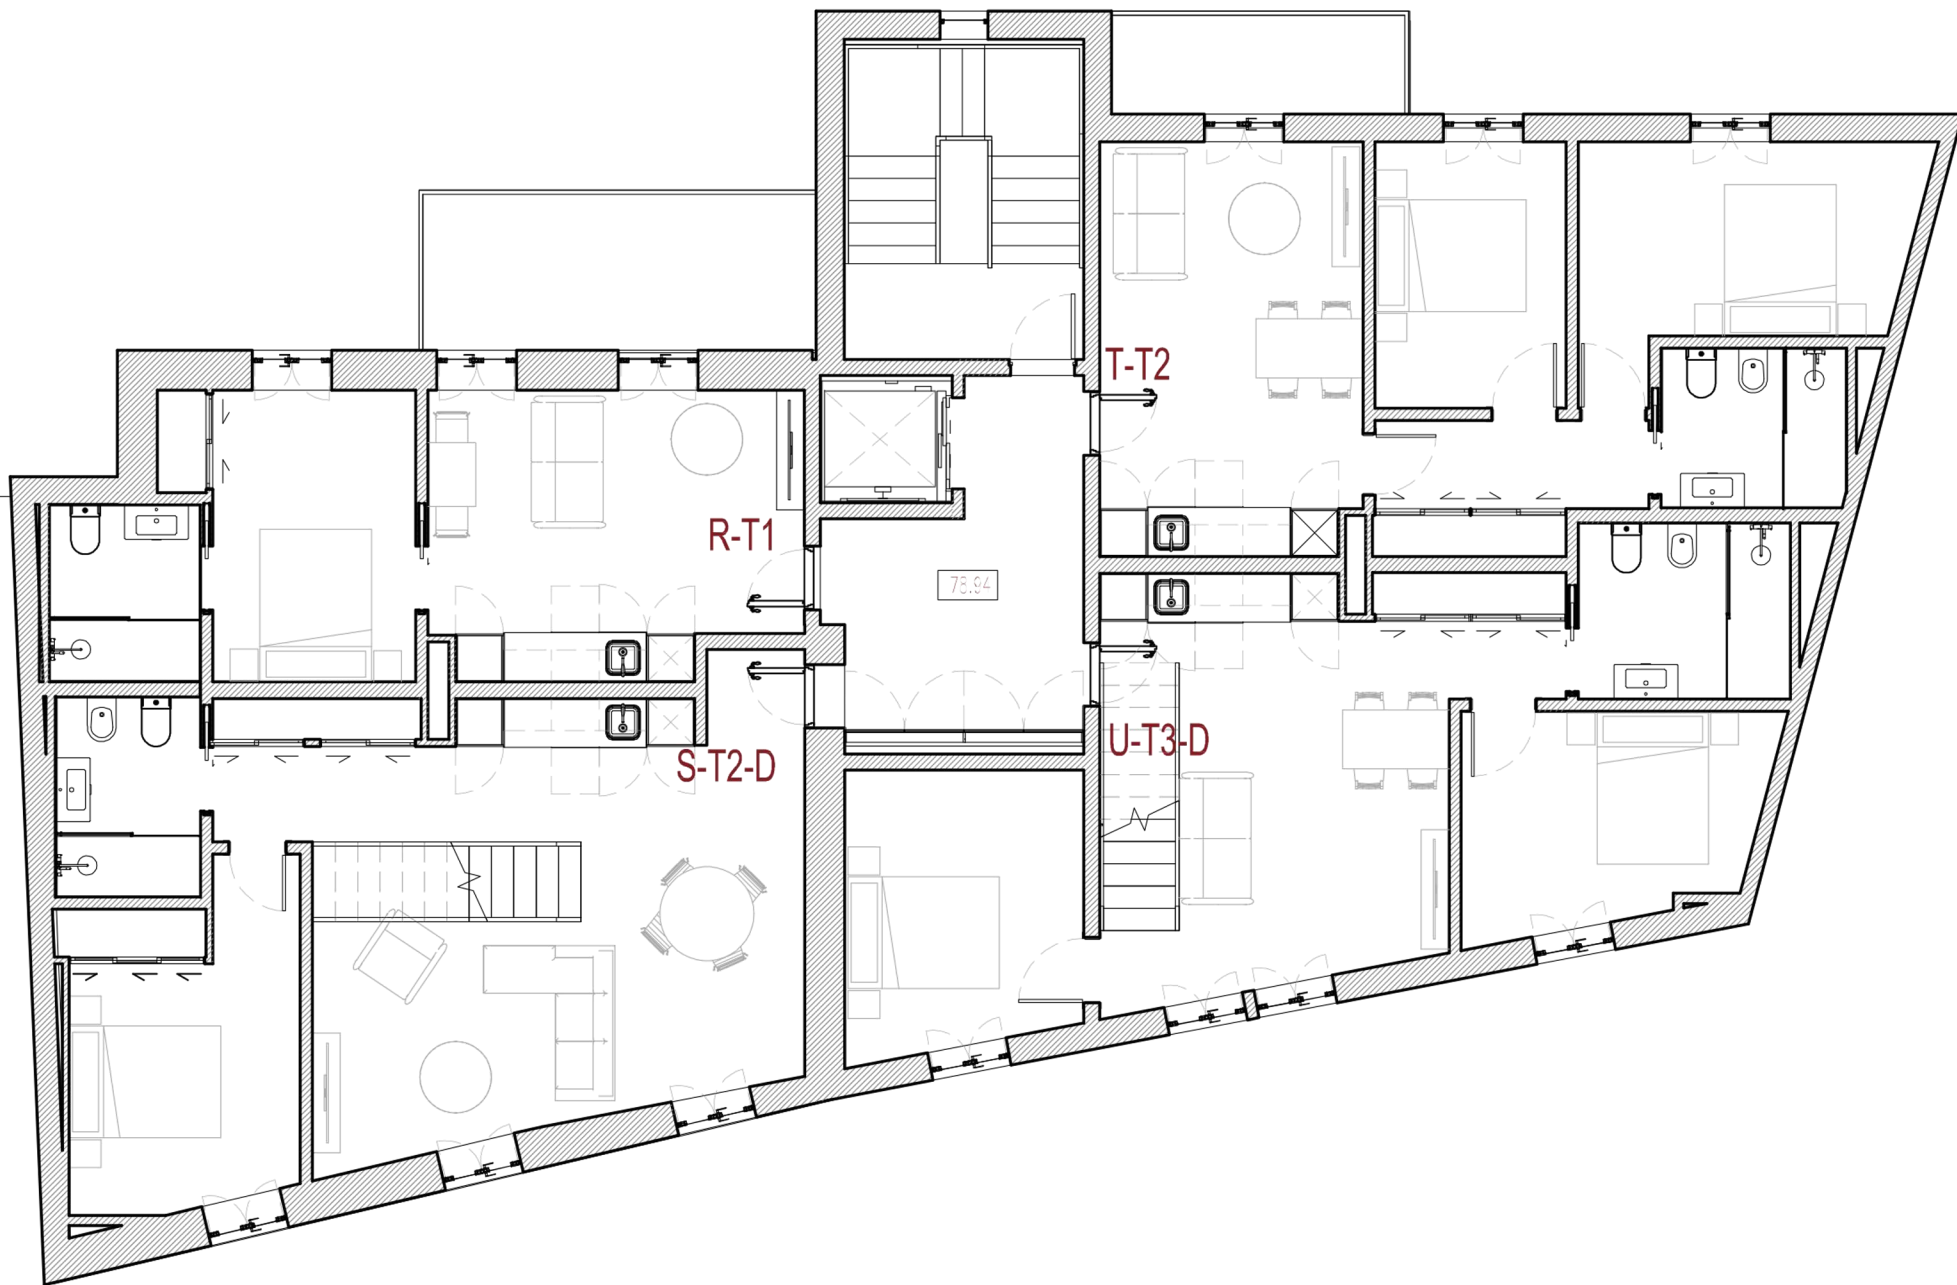

THE ADDRESS
Praça da Alegria 66 - 1 andar,
1250-004 Lisboa

sales@by-theaddress.com
by-theaddress.com

S-T2-D

U-T3-D

THE ADDRESS
Praça da Alegria 66 - 1 andar,
1250-004 Lisboa

sales@by-theaddress.com
by-theaddress.com