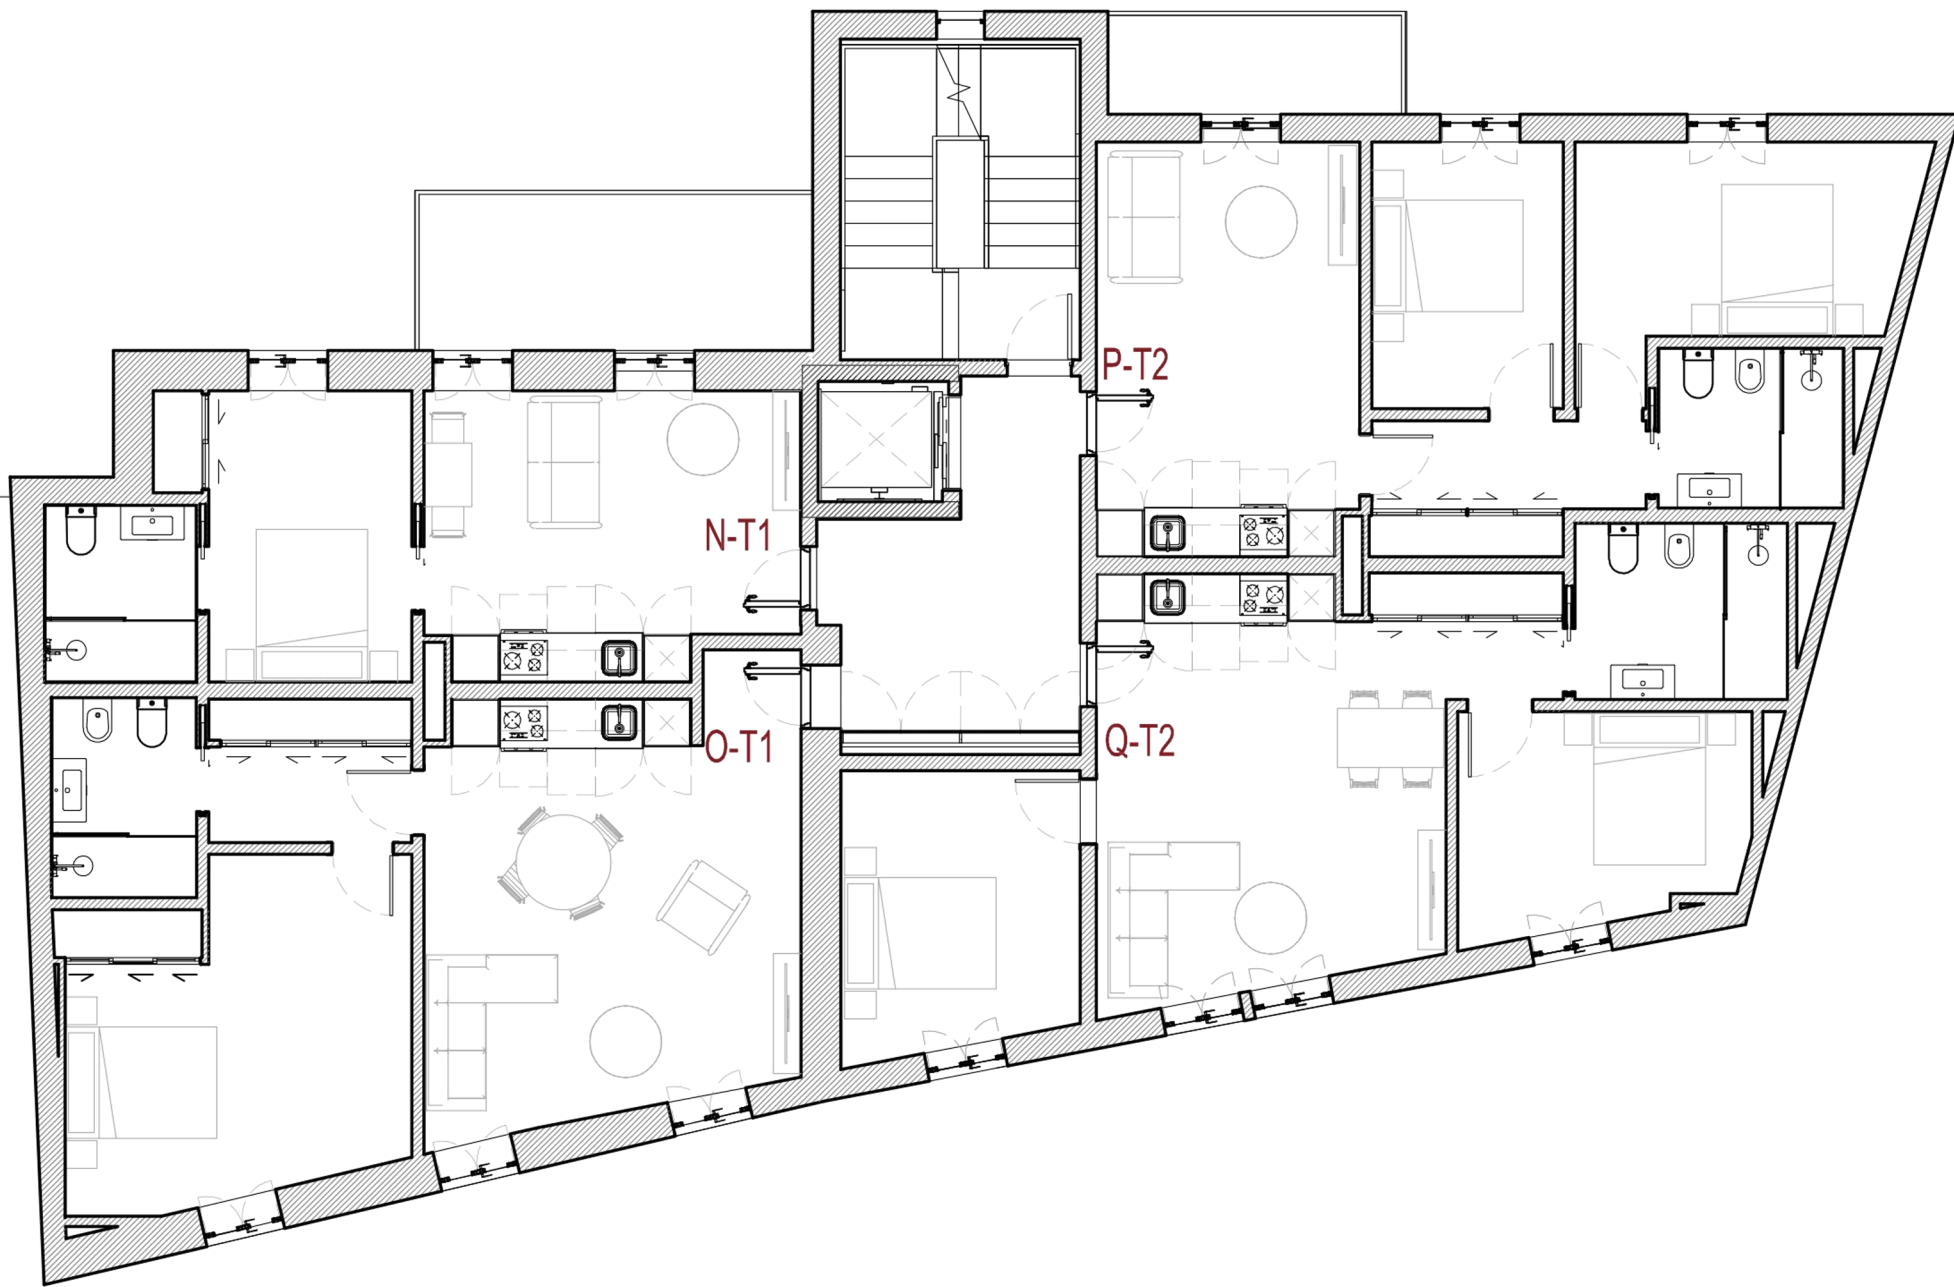

THE ADDRESS
Praça da Alegria 66 - 1 andar,
1250-004 Lisboa

sales@by-theaddress.com
by-theaddress.com

S-T2-D

U-T3-D

THE ADDRESS
Praça da Alegria 66 - 1 andar,
1250-004 Lisboa

sales@by-theaddress.com
by-theaddress.com