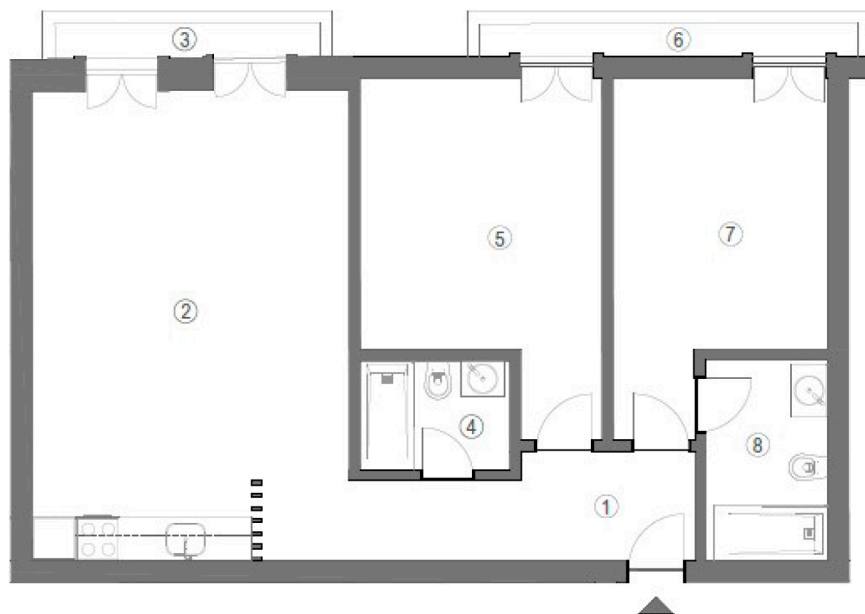

GRÂNDOLA II

A.106 T2

- 1 - HALL
- 2 - LIVING ROOM / KITCHEN
- 3 - BALCONY
- 4 - WC
- 5 - BEDROOM
- 6 - BALCONY
- 7 - SUITE
- 8 - WC

THE ADDRESS

Praça da Alegria 66 - 1 andar,
1250-004 Lisboa

sales@by-theaddress.com
by-theaddress.com