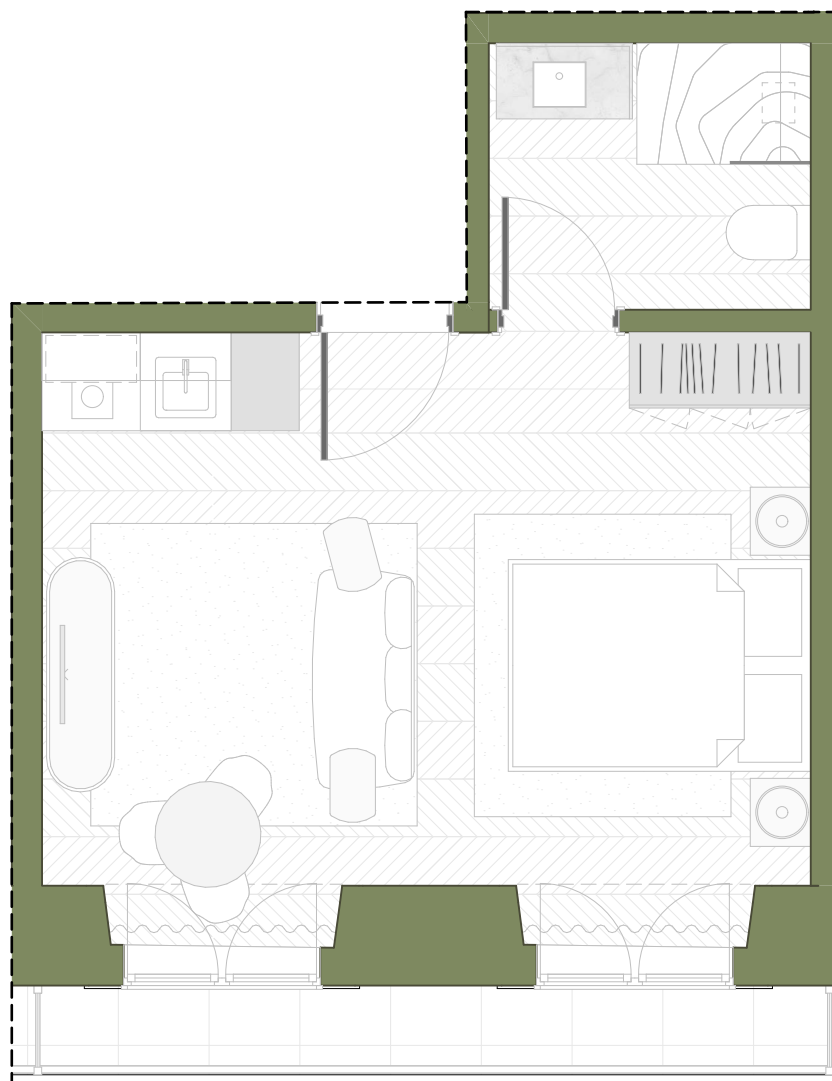

# UNIT P

# Studio

---

INTERIOR AREA	28,40 sqm
EXTERIOR AREA	5,60 sqm
<b>TOTAL AREA</b>	<b>34,00 sqm</b>

---

48  
SÃO JULIÃO