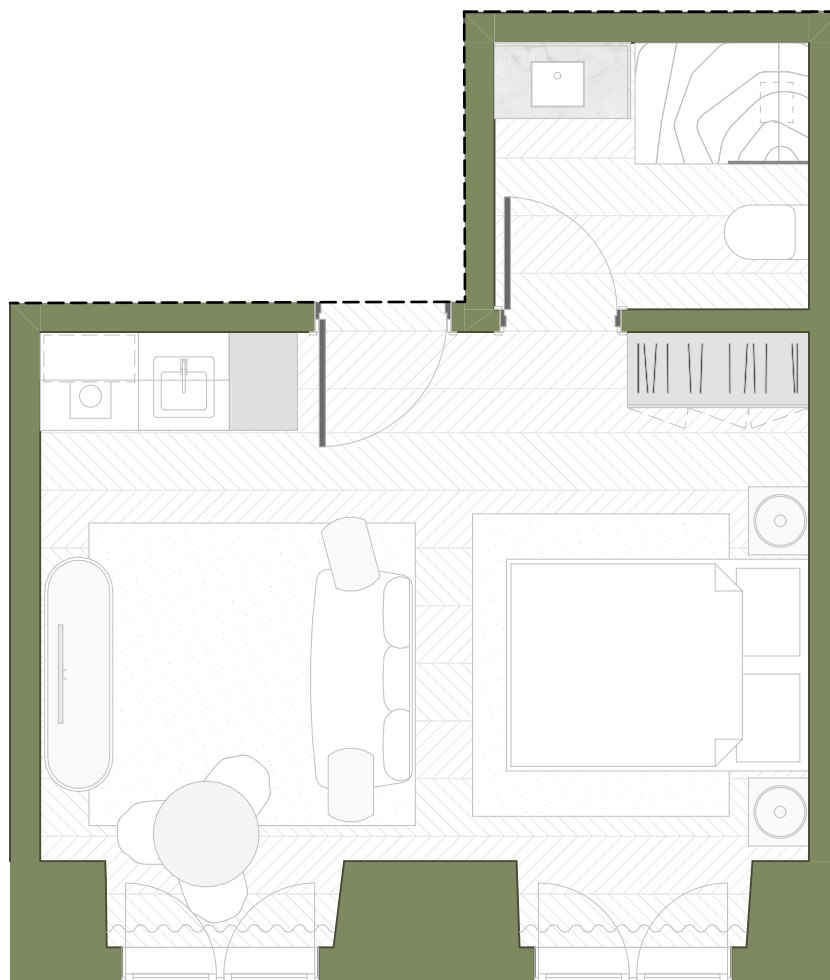

# UNIT H

# Studio

---

INTERIOR AREA	28,40 sqm
EXTERIOR AREA	-

---

<b>TOTAL AREA</b>	<b>28,40 sqm</b>
-------------------	------------------

---

48  
SÃO JULIÃO