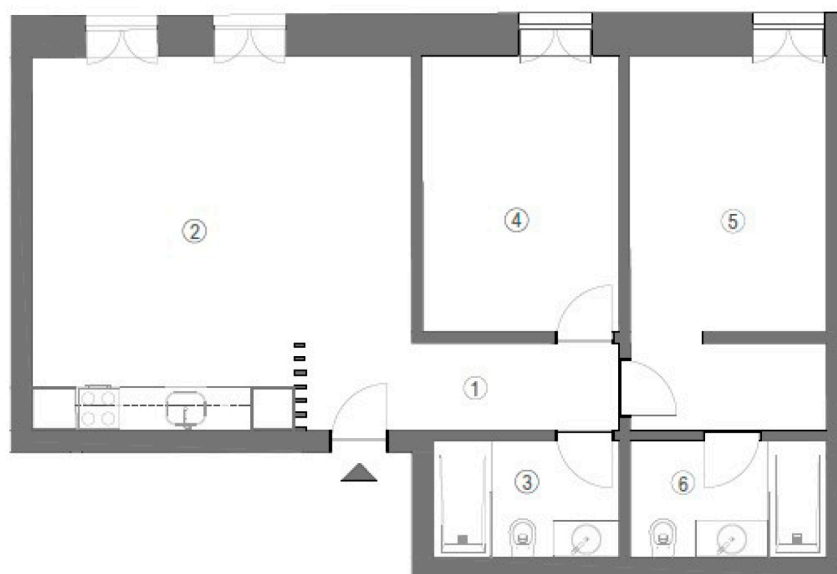

GRÂNDOLA II

A.004 T2

- 1 - HALL
- 2 - LIVING ROOM / KITCHEN
- 3 - WC
- 4 - BEDROOM
- 5 - SUITE
- 6 - WC

THE ADDRESS

Praça da Alegria 66 - 1 andar,
1250-004 Lisboa

sales@by-theaddress.com
by-theaddress.com