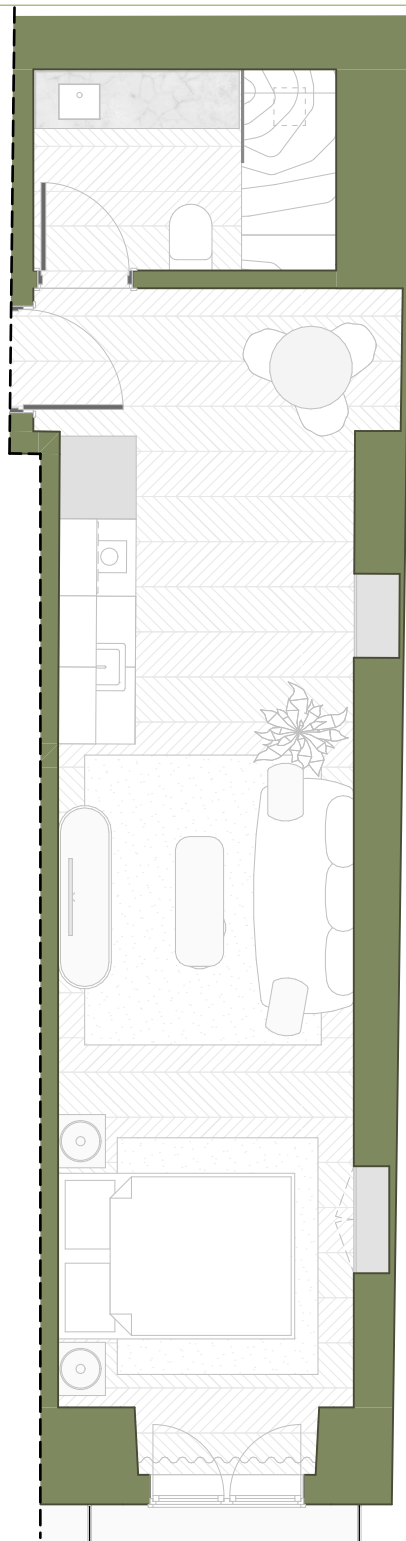

# UNIT C

Studio

---

INTERIOR AREA	38,90 sqm
EXTERIOR AREA	0,85 sqm
<b>TOTAL AREA</b>	<b>39,75 sqm</b>

---

48  
SÃO JULIÃO

---