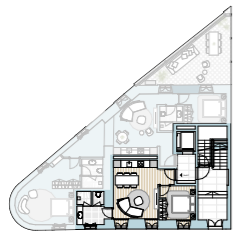

Maria RESIDENCES

Rua Maria 1, Lisboa

UNIDADE BC

PISO 1
1 MASTERSUITE COM WALK IN CLOSET
1 SUITE E 1 QUARTO
3,5 CASA DE BANHO
TERRAÇO

ABP 1956,12sqft | 181,83 m²

EXPOSIÇÃO SUL ESTE E OESTE

--- UNIT BC ---

FIRST FLOOR
1 MASTERSUITE WITH WALK IN CLOSET
1 SUITE AND 1 BEDROOM
3,5 BATHROOM
TERRACE

PGA 1956,12 sqft | 181,73m²

SOUTH, EAST AND WEST EXPOSITION

All square footages are approximate. Development by GAVINHO PROPERTIES LDA. The complete offering terms are in an offering plan available from the developer. Units will not be offered furnished unless stated on the acquisition contract. Furniture and landscaping layouts shown are for concept and can be changed or adapted to suit engineering and architecture demands. No representation or warranty is made that a unit owner will be able to implement the furniture or landscaping layout shown on this floor plan. Due to the unique façade of this building, unit area per floor as well as windows in this layout may vary from floor to floor. Refer to the offering plan for dimensions and conditions.