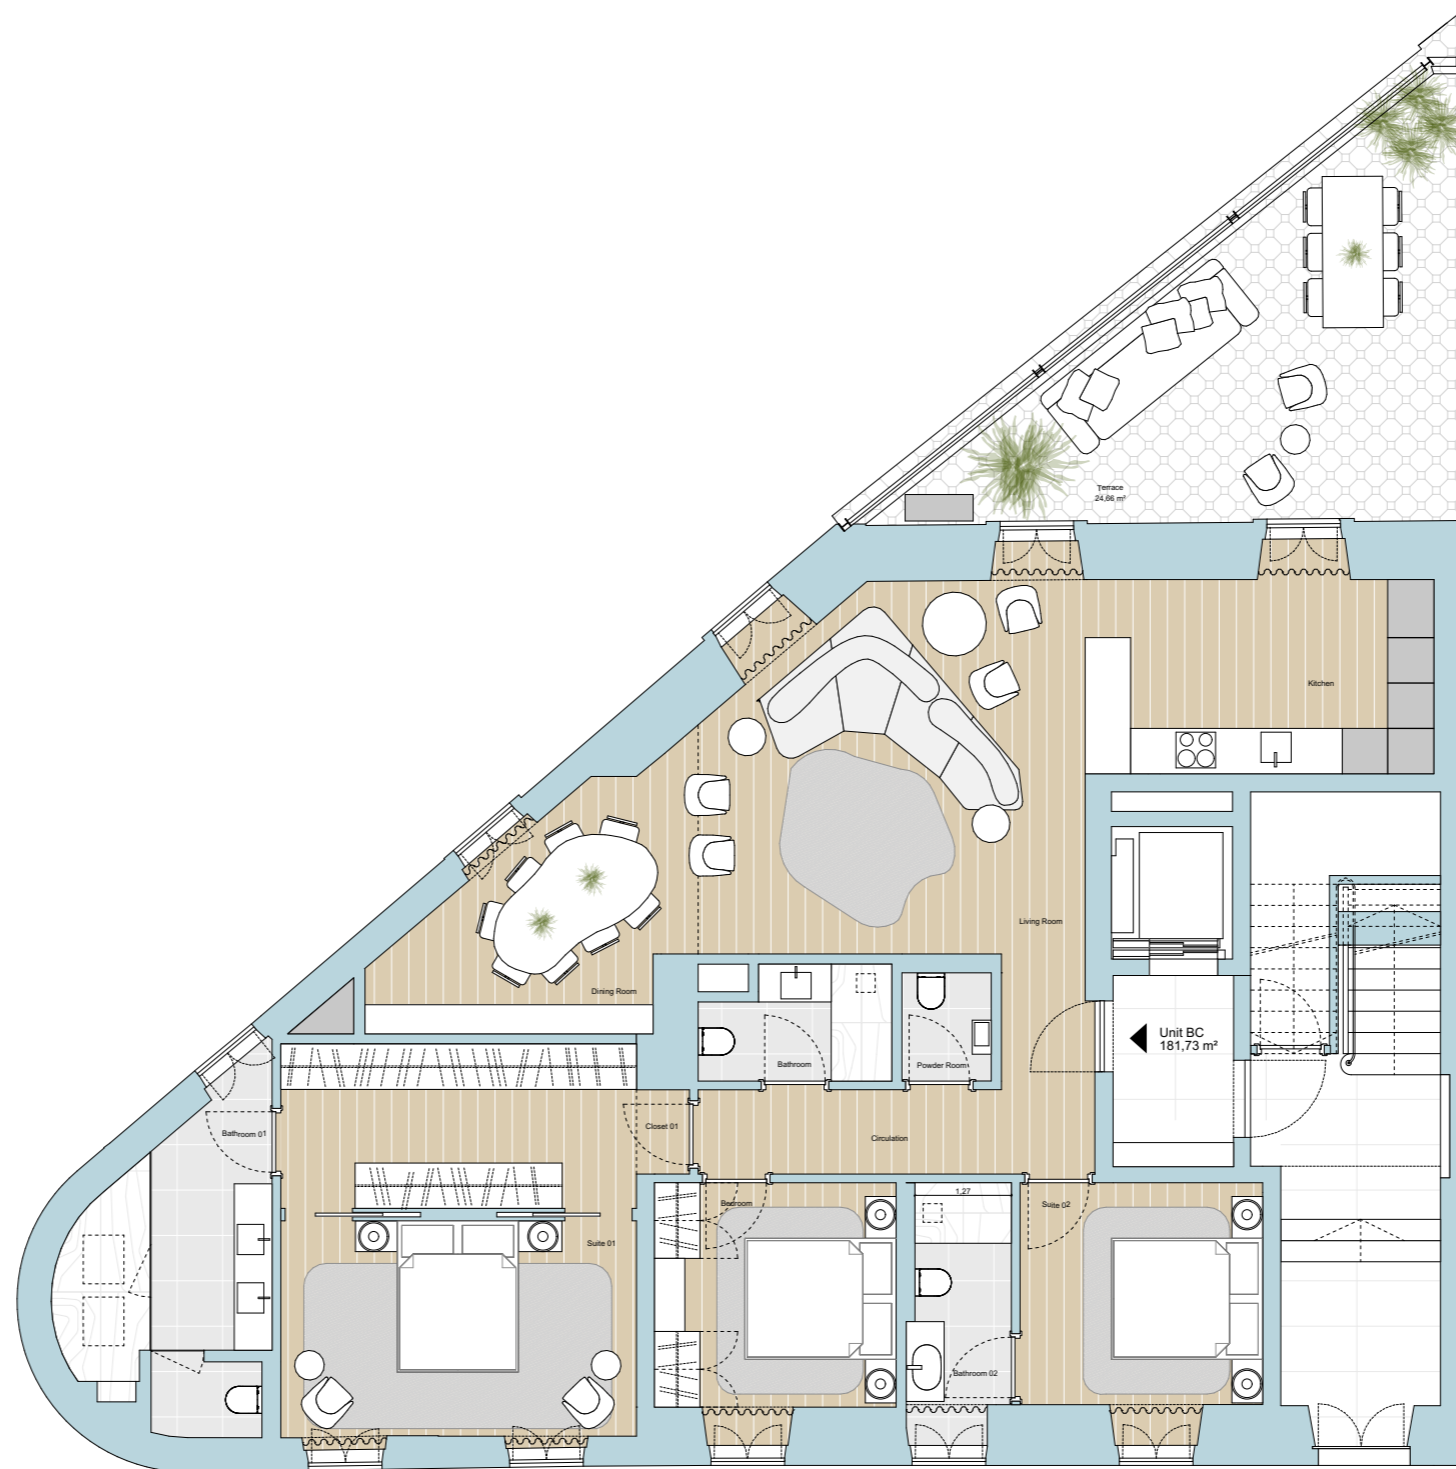

Maria RESIDENCES

Rua Maria 1, Lisboa

UNIDADE BC

PISO 1
1 MASTERSUITE COM WALK IN CLOSET
1 SUITE E 1 QUARTO
3,5 CASA DE BANHO
TERRAÇO

ABP 1956,12sqft | 181,83 m²

EXPOSIÇÃO SUL ESTE E OESTE

--- UNIT BC ---

FIRST FLOOR
1 MASTERSUITE WITH WALK IN CLOSET
1 SUITE AND 1 BEDROOM
3,5 BATHROOM
TERRACE

PGA 1956,12 sqft | 181,73m²

SOUTH, EAST AND WEST EXPOSITION

All square footages are approximate. Development by GAVINHO PROPERTIES LDA. The complete offering terms are in an offering plan available from the developer. Units will not be offered furnished unless stated on the acquisition contract. Furniture and landscaping layouts shown are for concept and can be changed or adapted to suit engineering and architecture demands. No representation or warranty is made that a unit owner will be able to implement the furniture or landscaping layout shown on this floor plan. Due to the unique façade of this building, unit area per floor as well as windows in this layout may vary from floor to floor. Refer to the offering plan for dimensions and conditions.

FIRST FLOOR

1M