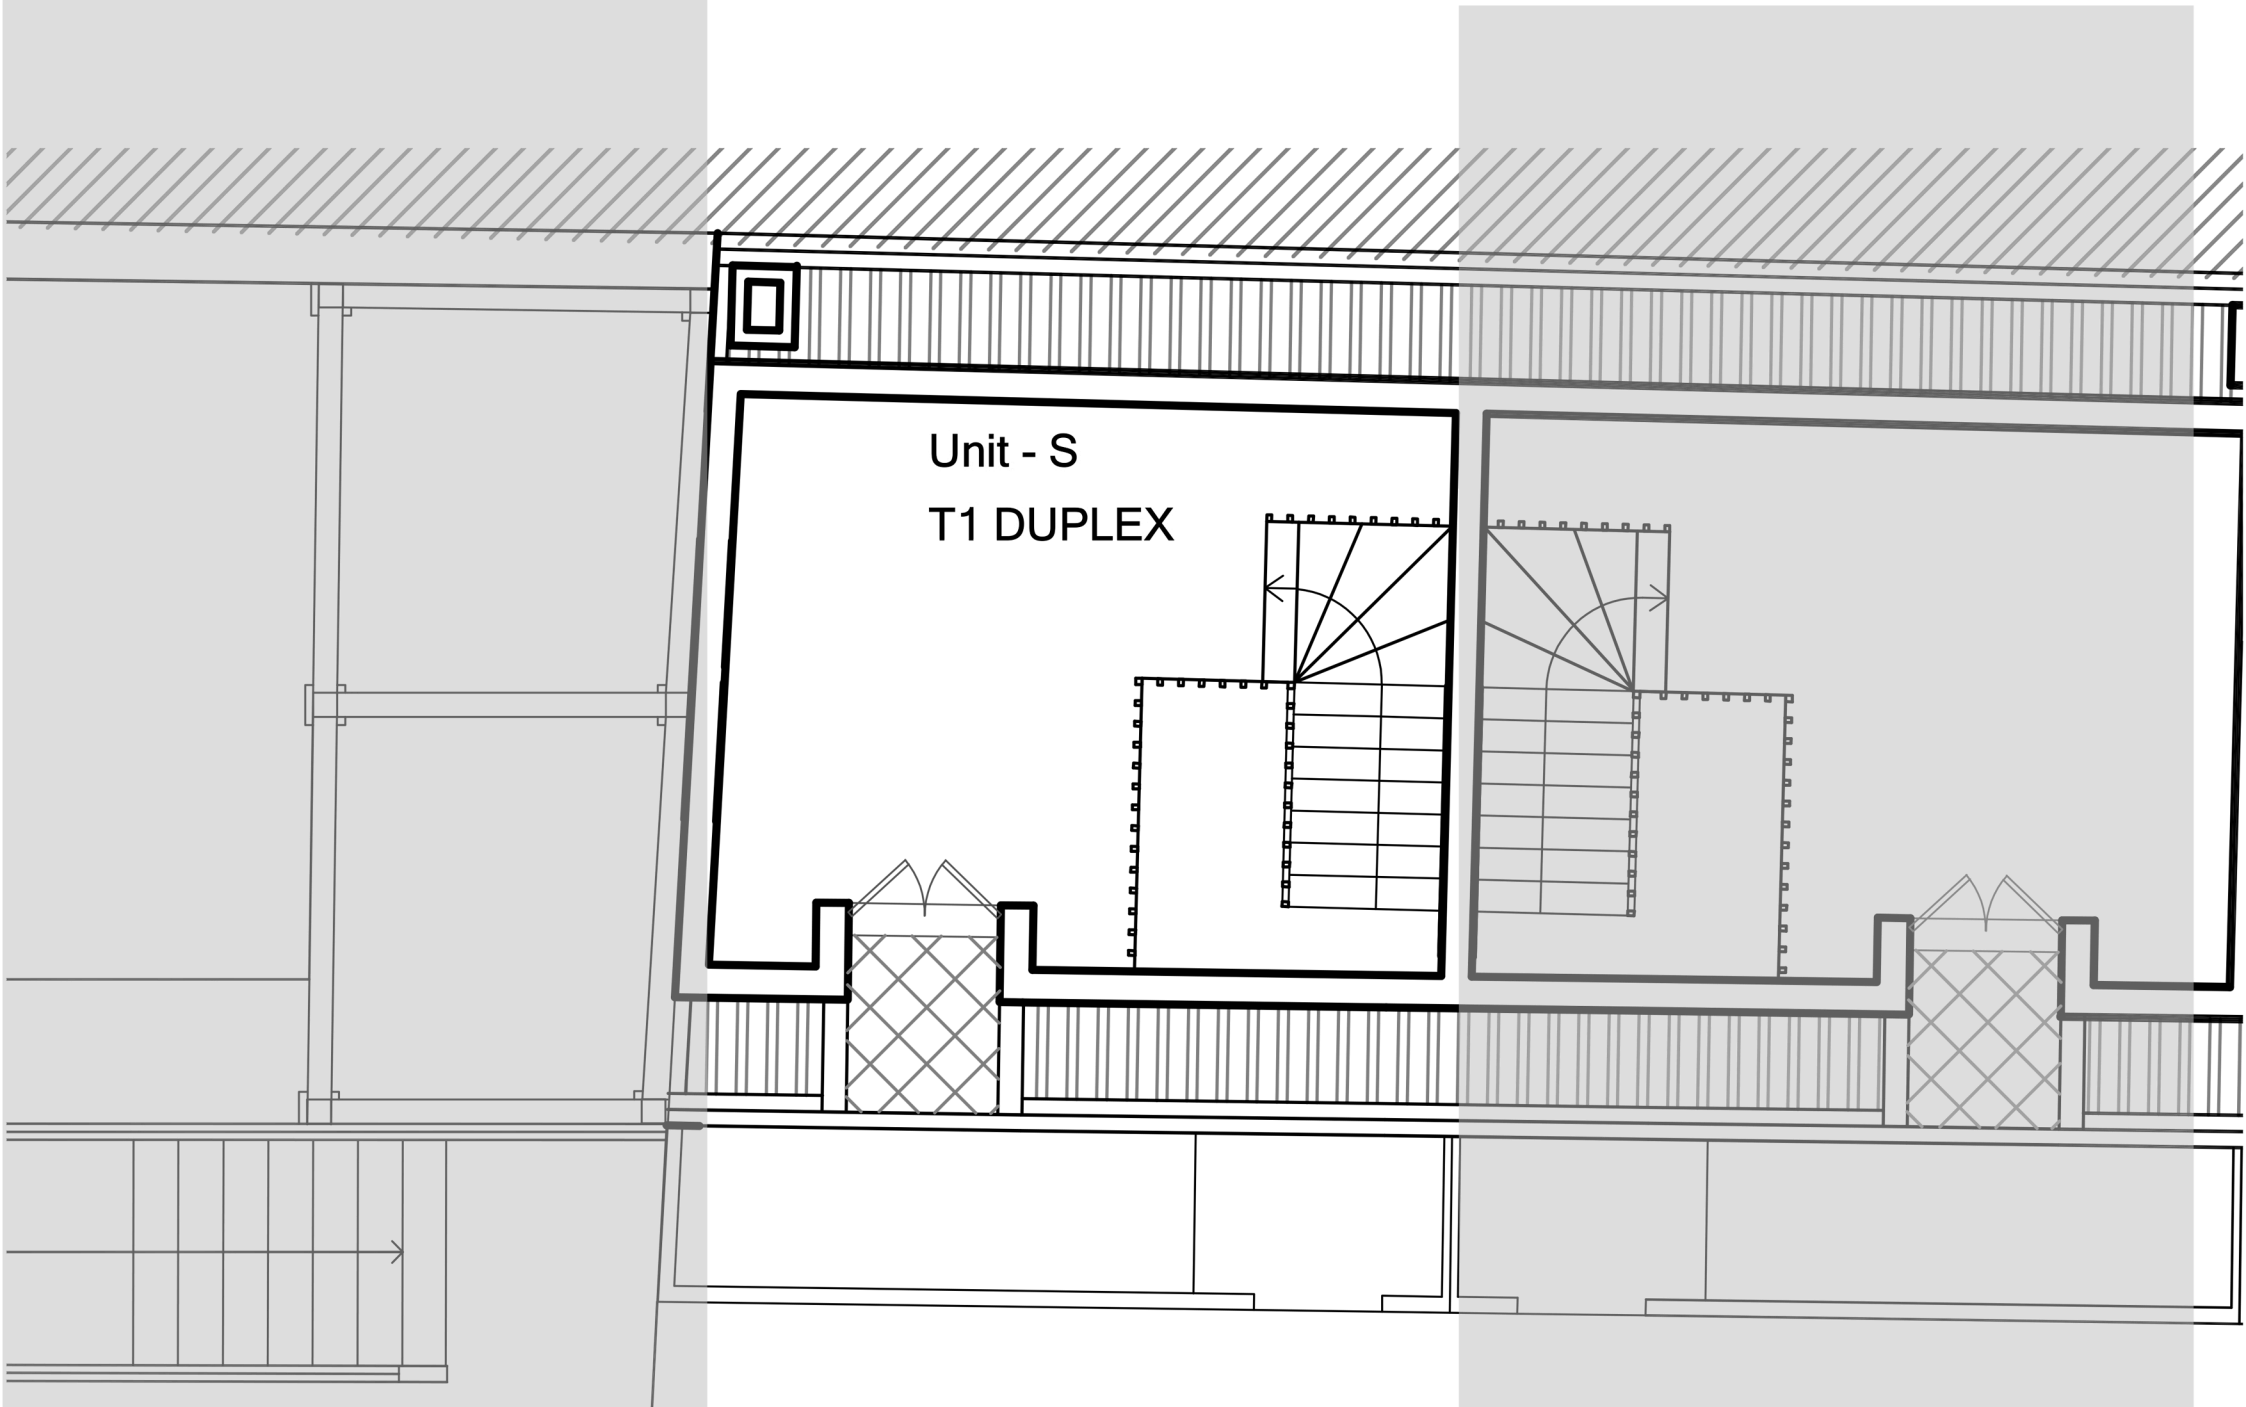

Unit - S
T1
DUPLEX

THE ADDRESS

Praça da Alegria 66 - 1 andar,
1250-004 Lisboa

sales@by-theaddress.com
by-theaddress.com

Unit - S
T1 DUPLEX